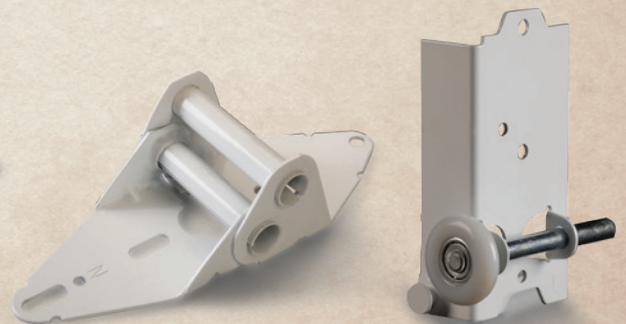

## Accessories

Optional decorative hardware is available on all models

Hinges (optional)

Handles (standard on 2060 760 660 246 256)

Black nylon, white nylon, 10 ball steel roller

Powder Coated Hardware Options